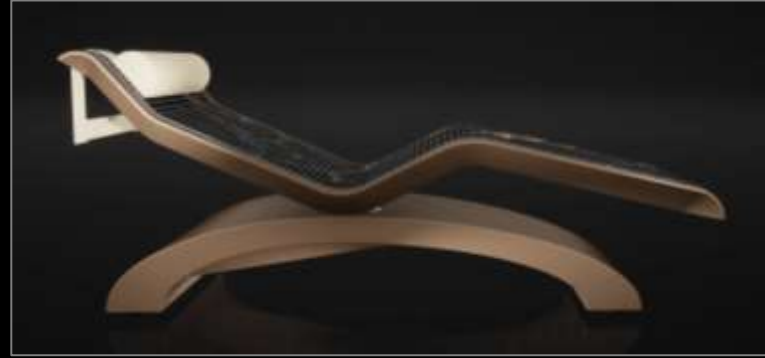

DIVA MUSIVE Collection – Infrared Heated Lounge Chairs

MUSIVE Classico