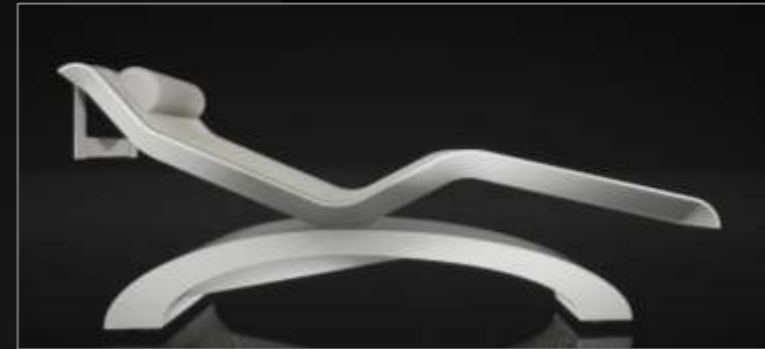

CERAMICO Classico