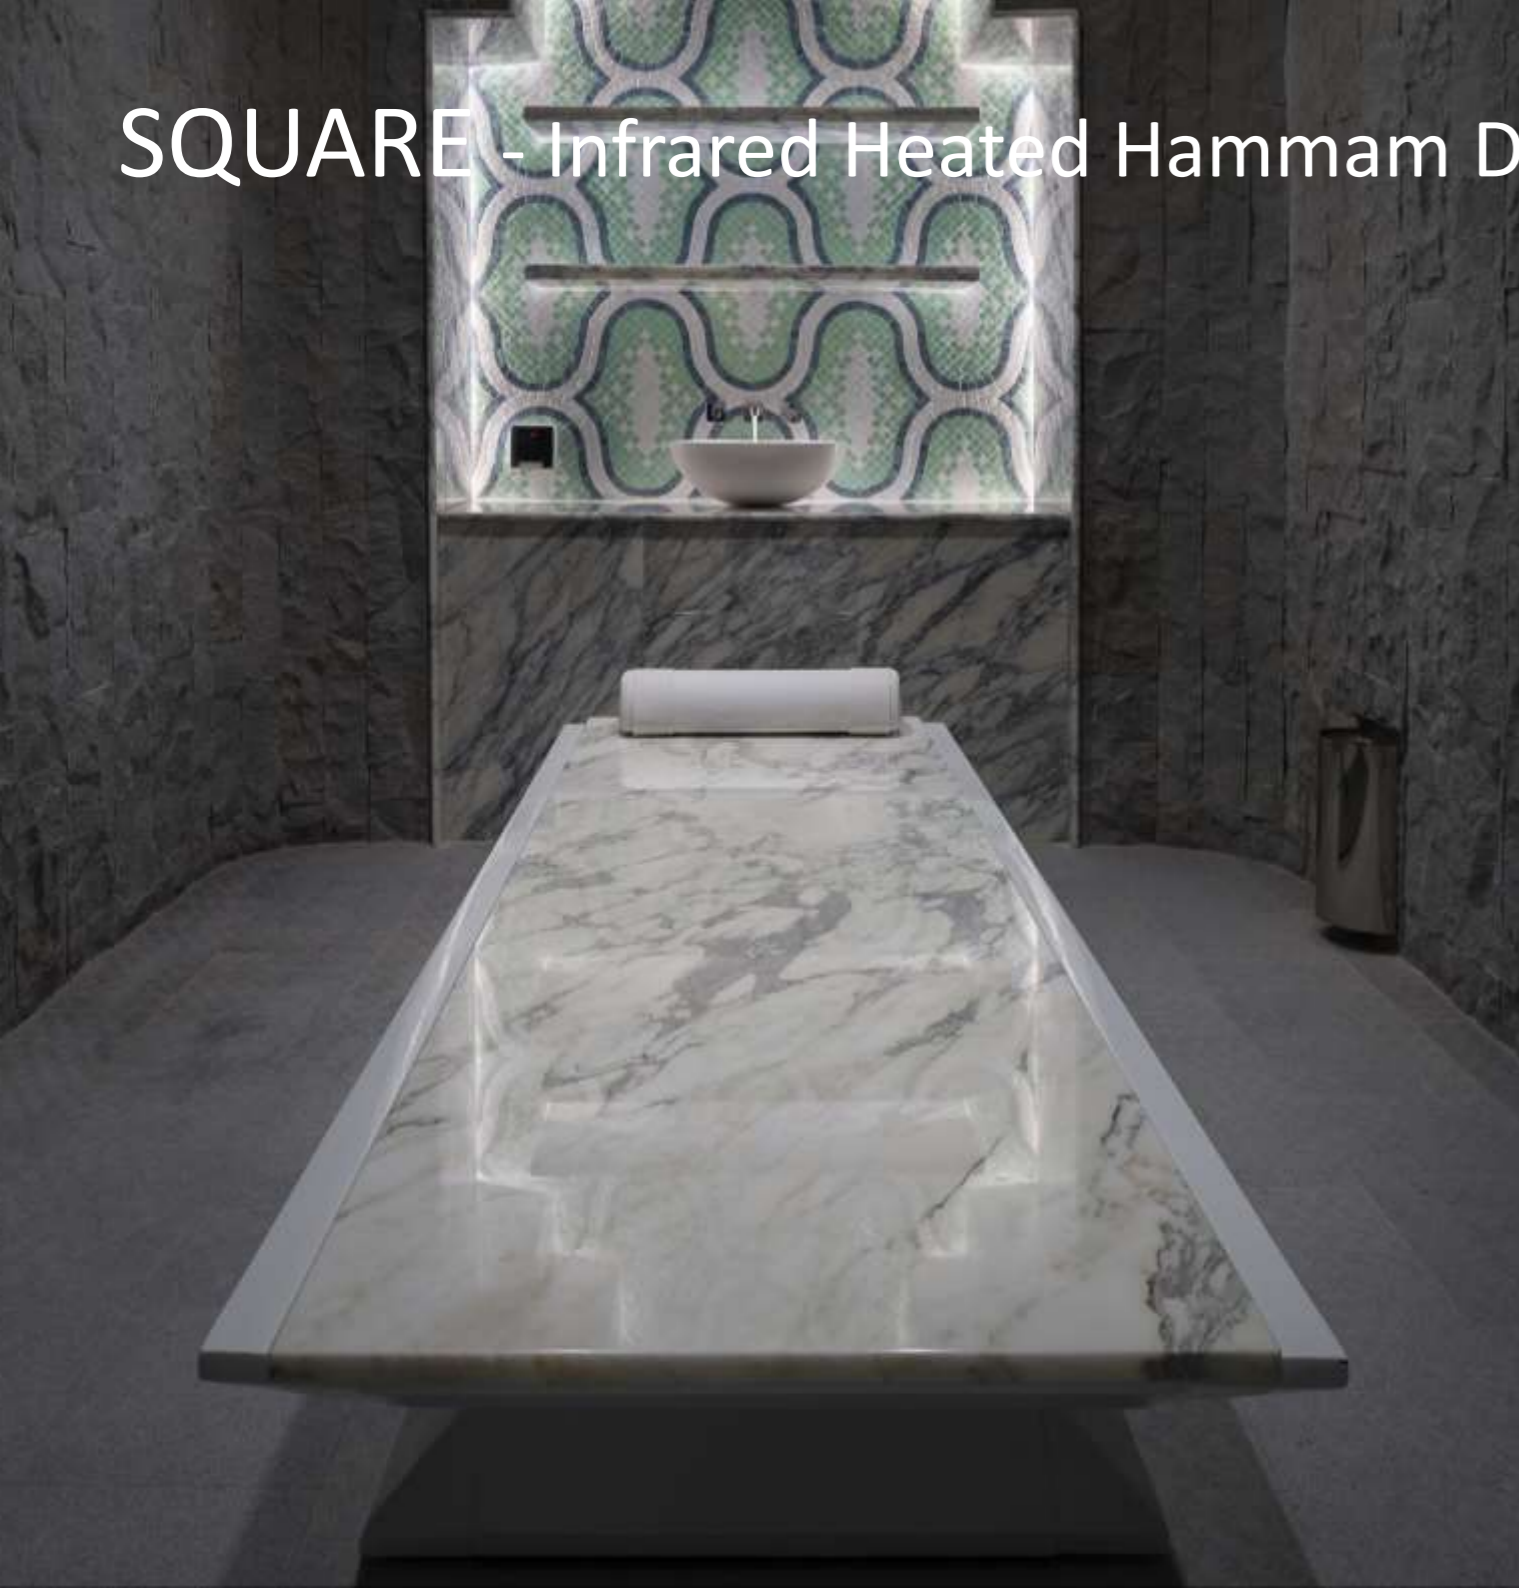

SQUARE Wet Table

BLANCHE

White Marble

IVOIRE

Limestone

CHÂTAIN

Brown Marble

NOIRE

Black Marble

EMPIRE

Semiprecious Stone

UPGRADE Solutions

- Integrated Motor for automatic elevation
- Integrated Shower head – hose
- LED RGB Lighting

SQUARE - Infrared Heated Wet Massage Table

SQUARE - Infrared Heated Hammam Day-Bed

SQUARE Day-Bed

BLANCHE

White Marble

IVOIRE

Limestone

CHÂTAIN

Brown Marble

NOIRE